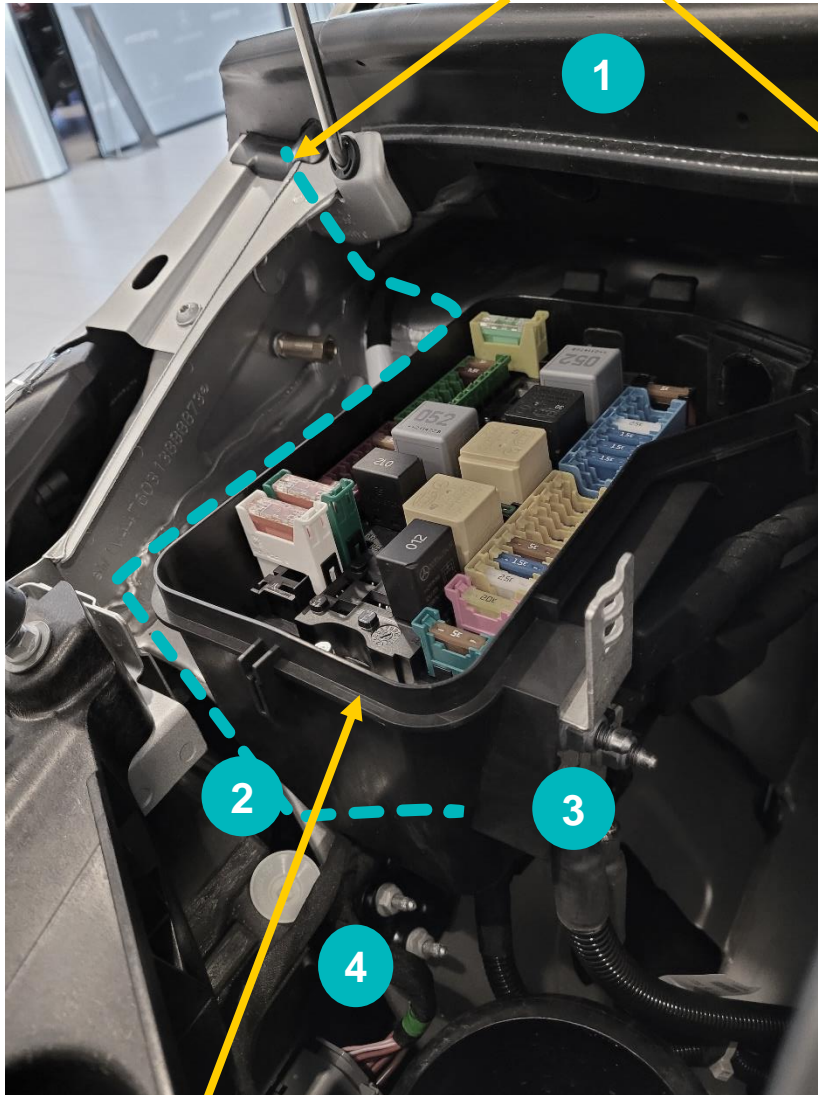

Mercedes-Benz Vito 2020-

- 1 Location Triplog
- 2 Surplus Cable
- 3 +12V connection (red)
- 4 Ground connection (black)
-  Cable Routing

For the best cable routing lift up the rubber.

Remarks: To access the positive connection, remove the black plastic cover. Make sure that the plastic cover is put back correctly.