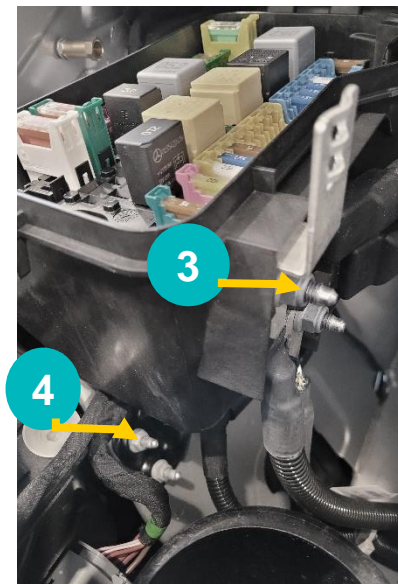

Mercedes-Benz Vito 2020-

- 1 Location Triplog
- 2 Surplus Cable
- 3 +12V connection (red)
- 4 Ground connection (black)
-  Cable Routing

For the best cable routing lift up the rubber.

Remarks: To access the positive connection, remove the black plastic cover. Make sure that the plastic cover is put back correctly.