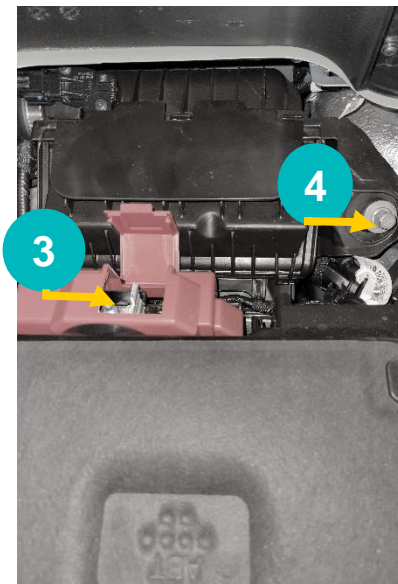

### Mercedes-Benz Citan 2021-

- 1 Location Triplog
- 2 Surplus Cable
- 3 +12V connection (red)
- 4 Ground connection (black)
-  Cable Routing

For the best cable routing lift up the rubber.

Remarks: To access the positive connection, lift up the red plastic cover. Make sure that the plastic cover is put back correctly.