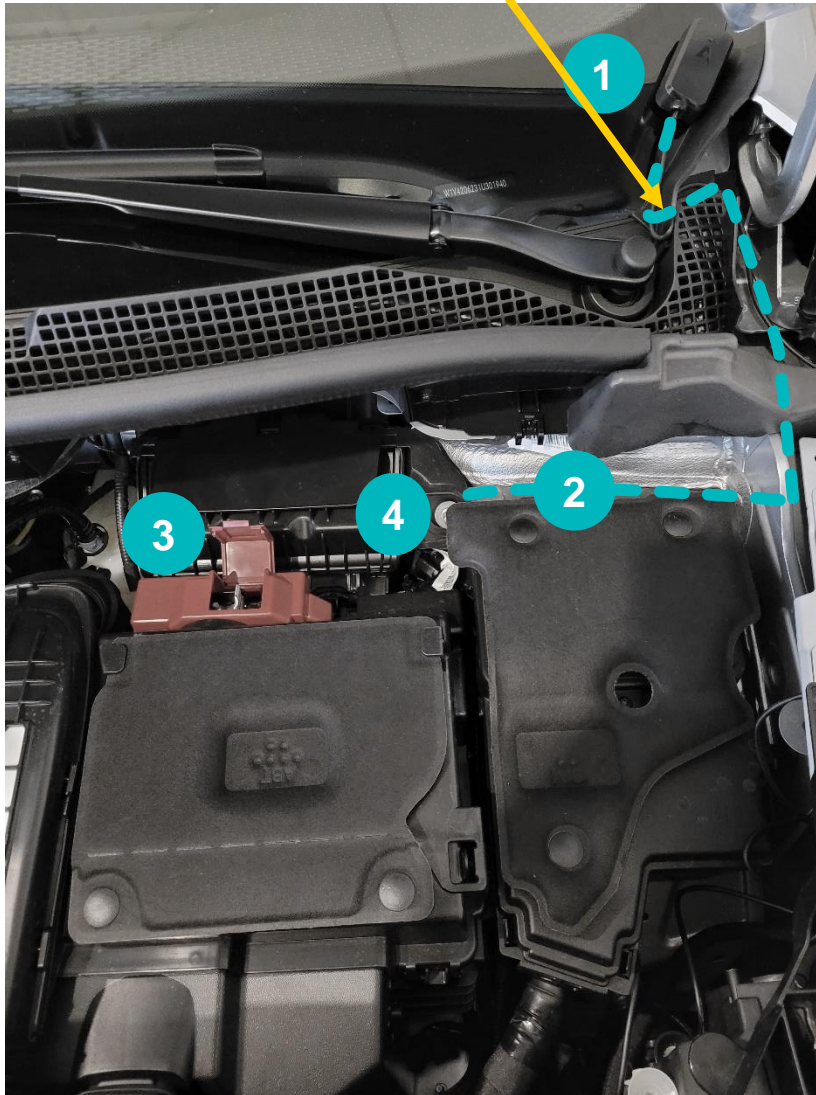

### Mercedes-Benz Citan 2021-

- 1 Location Triplog
- 2 Surplus Cable
- 3 +12V connection (red)
- 4 Ground connection (black)
-  Cable Routing

For the best cable routing lift up the rubber.

Remarks: To access the positive connection, lift up the red plastic cover. Make sure that the plastic cover is put back correctly.