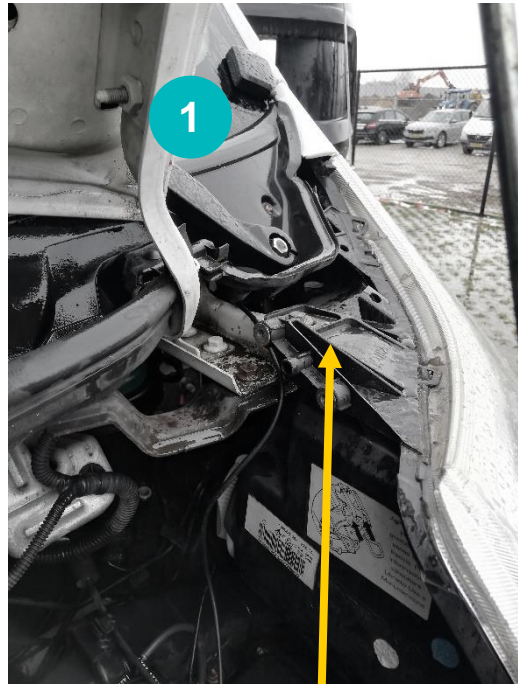

Citroën Jumper 2014-

- 1 Location Triplog
- 2 Surplus Cable
- 3 +12V connection (red)
- 4 Ground connection (black)
-  Cable Routing

For the best cable routing,
remove the plastic panel.

Remarks: