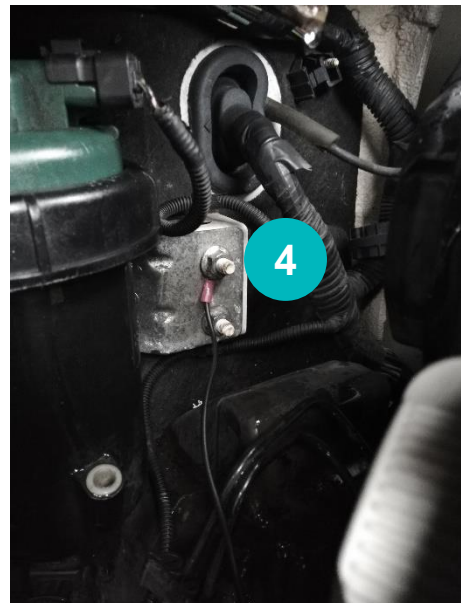

Citroën Jumper 2014-

- 1 Location Triplog
- 2 Surplus Cable
- 3 +12V connection (red)
- 4 Ground connection (black)
-  Cable Routing

For the best cable routing,
remove the plastic panel.

Remarks: