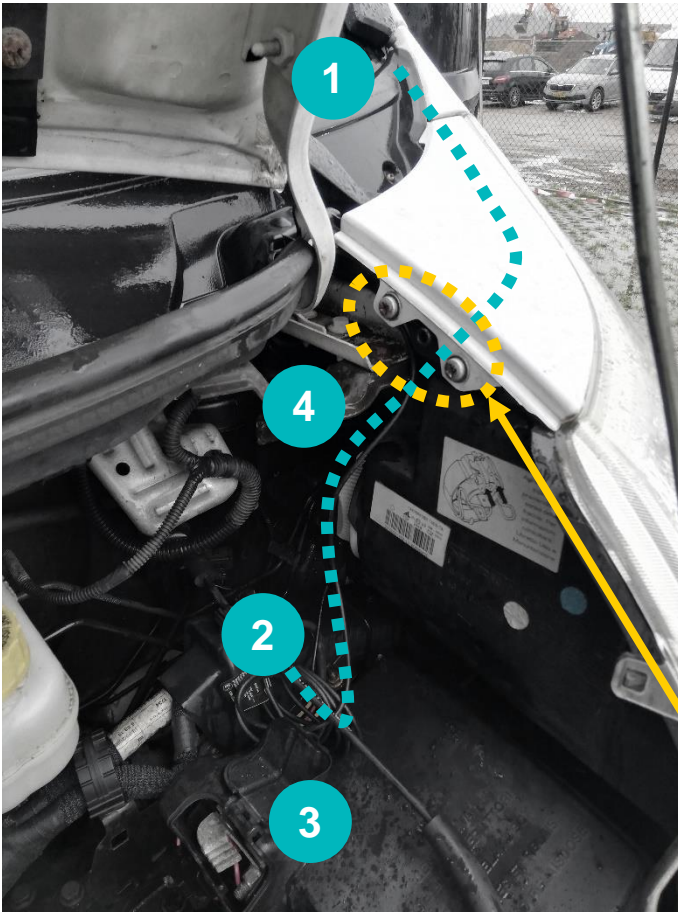

Citroën Jumper 2014-

- 1 Location Triplog
- 2 Surplus Cable
- 3 +12V connection (red)
- 4 Ground connection (black)
-  Cable Routing

For the best cable routing,
remove the plastic panel.

Remarks: