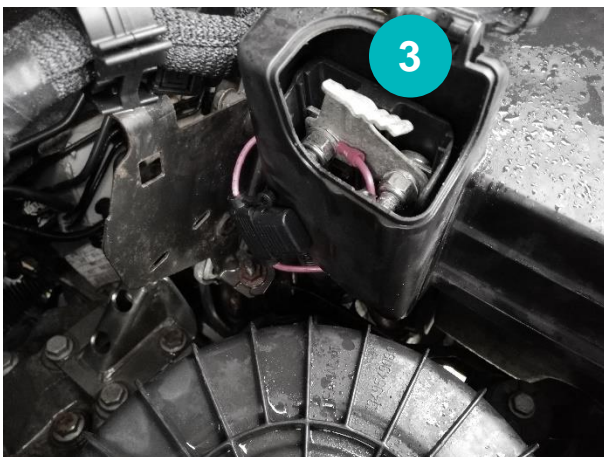

Citroën Jumper 2014-

- 1 Location Triplog
- 2 Surplus Cable
- 3 +12V connection (red)
- 4 Ground connection (black)
-  Cable Routing

For the best cable routing,
remove the plastic panel.

Remarks: