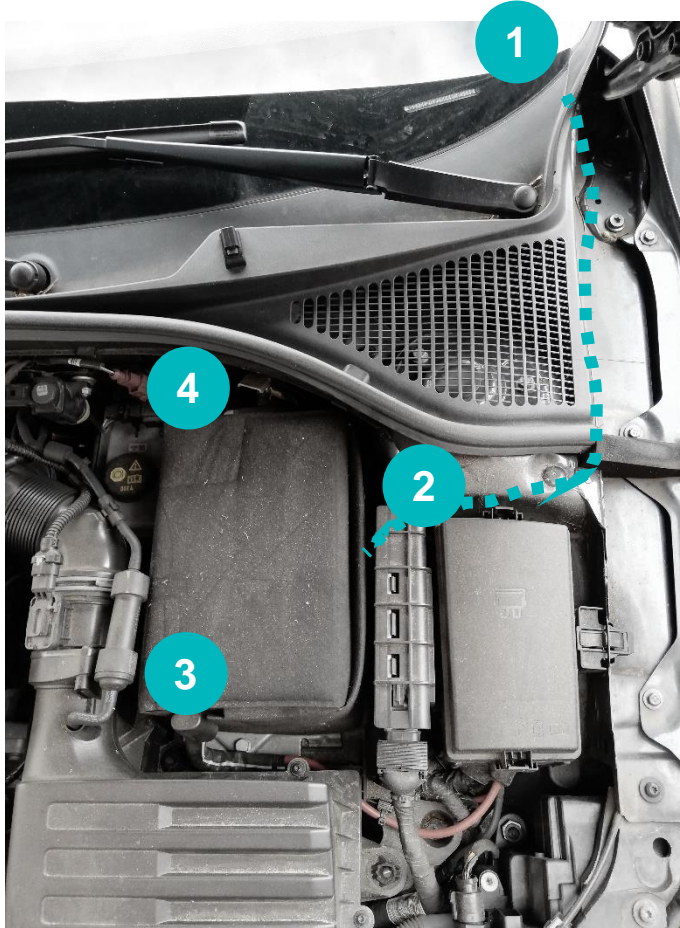

Skoda Superb 2015-2020

- 1 Location Triplog
- 2 Surplus Cable
- 3 +12V connection (red)
- 4 Ground connection (black)
-  Cable Routing

For the best cable routing lift up the rubber.

Remarks: