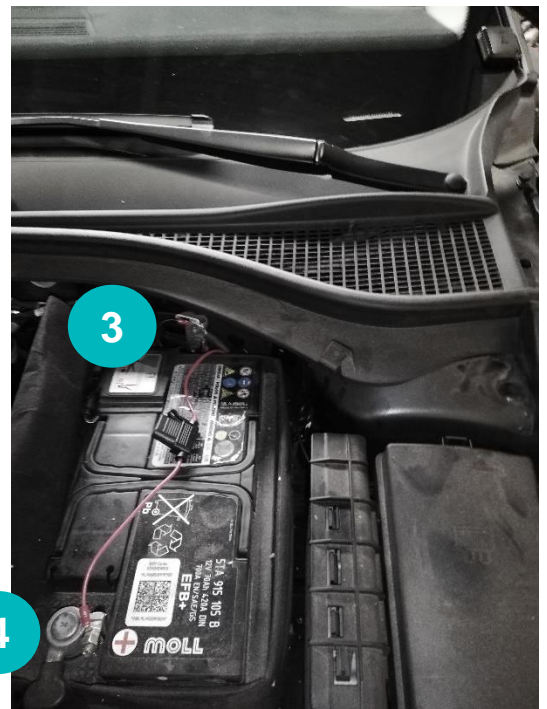

Skoda Superb 2015-2020

- 1 Location Triplog
- 2 Surplus Cable
- 3 +12V connection (red)
- 4 Ground connection (black)
-  Cable Routing

For the best cable routing lift up the rubber.

Remarks: