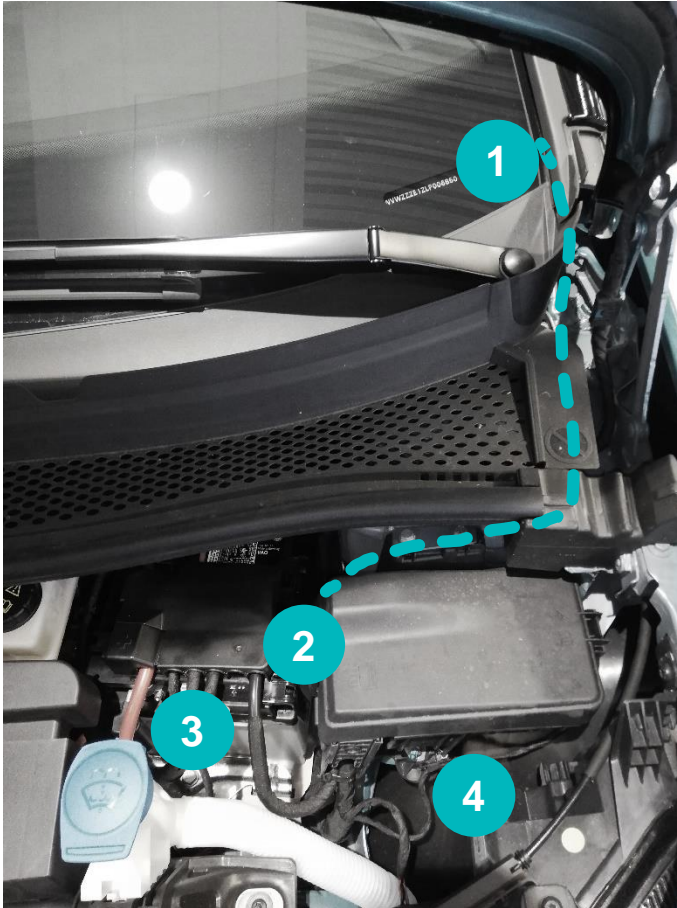

Volkswagen ID3 2020-

- 1 Location Triplog
- 2 Surplus Cable
- 3 +12V connection (red)
- 4 Ground connection (black)
-  Cable Routing

For the best cable routing lift up the plastic.

Remarks: