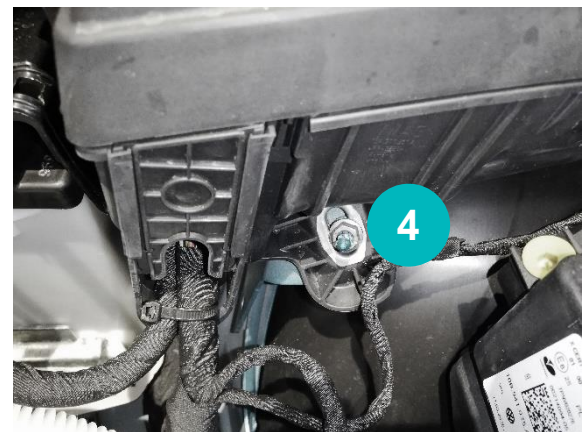

Volkswagen ID3 2020-

- 1 Location Triplog
- 2 Surplus Cable
- 3 +12V connection (red)
- 4 Ground connection (black)
-  Cable Routing

For the best cable routing lift up the plastic.

Remarks: