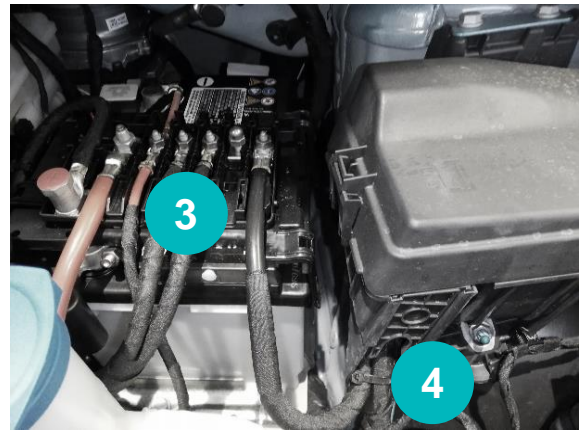

Volkswagen ID3 2020-

- 1 Location Triplog
- 2 Surplus Cable
- 3 +12V connection (red)
- 4 Ground connection (black)
-  Cable Routing

For the best cable routing lift up the plastic.

Remarks: