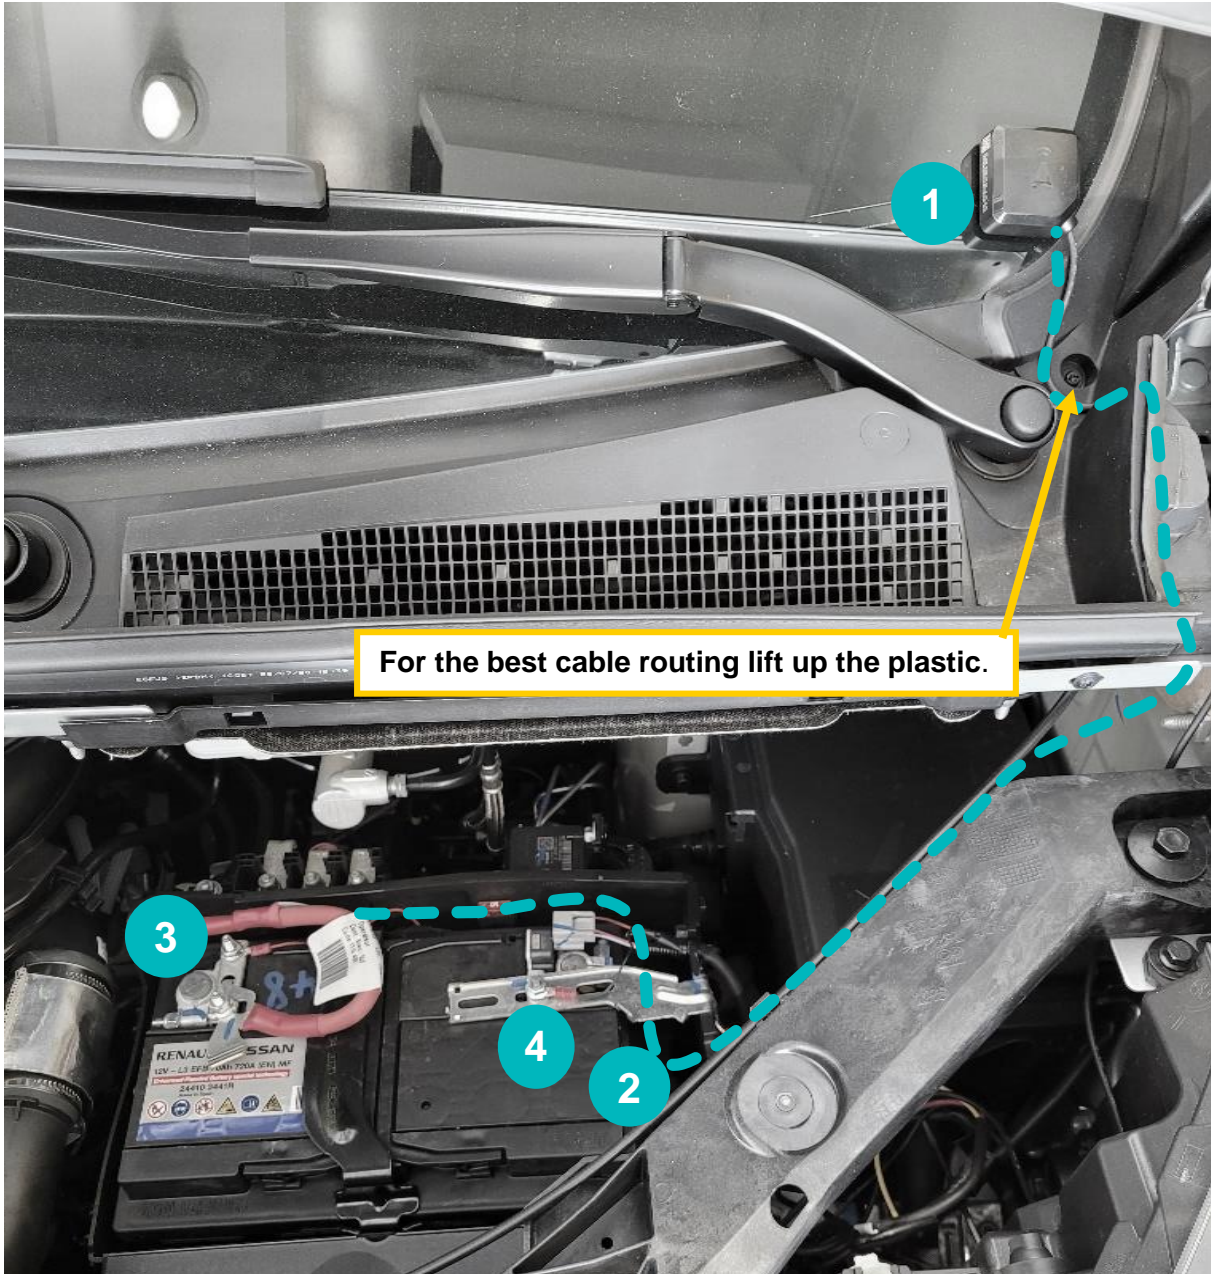

Renault Traffic 2019-

- 1 Location Triplog
 - 2 Surplus Cable
 - 3 +12V connection (red)
 - 4 Ground connection (black)
-  Cable Routing

Remarks: To access the battery, remove the plastic covers. Make sure that the plastic covers are put back correctly.