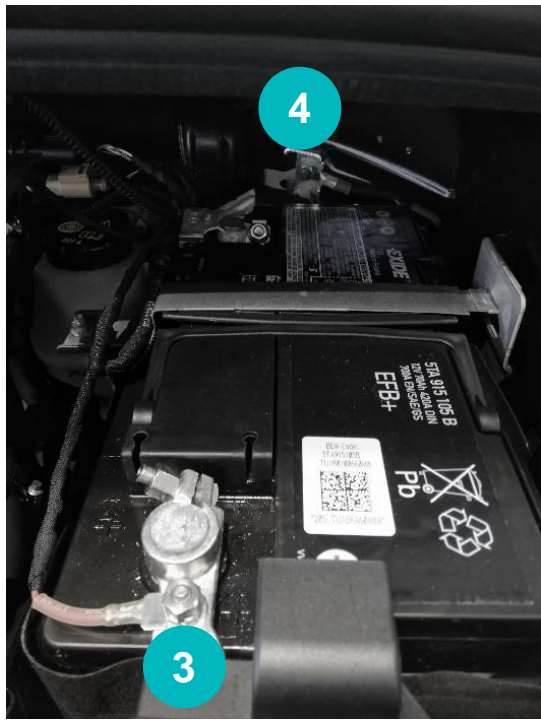

Volkswagen Caddy 2021-

- 1 Location Triplog
- 2 Surplus Cable
- 3 +12V connection (red)
- 4 Ground connection (black)
-  Cable Routing

For the best cable routing lift up the plastic.

Remarks: