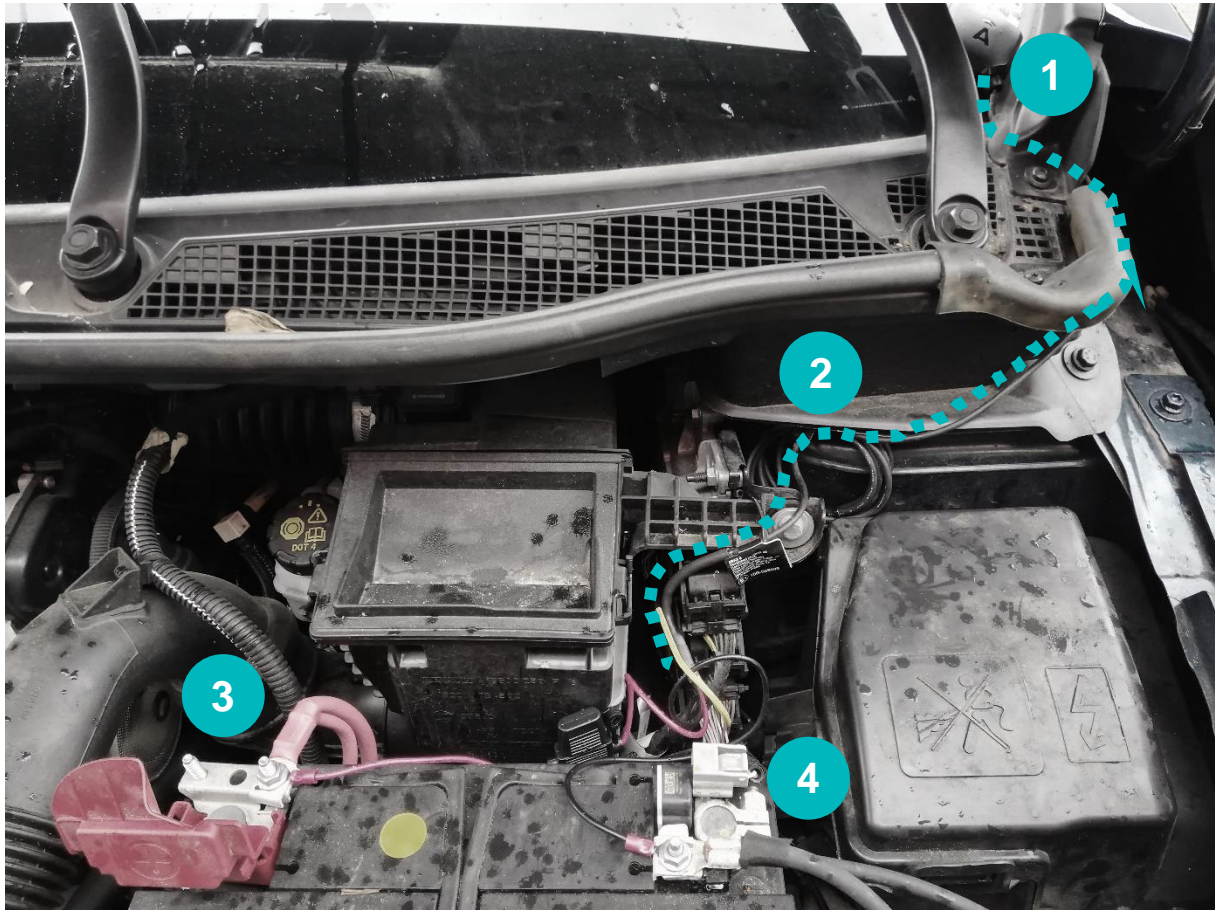

Renault Captur 2013-2019

- 1 Location Triplog
- 2 Surplus Cable
- 3 +12V connection (red)
- 4 Ground connection (black)
-  Cable Routing

For the best cable routing remove the screw, and put it back

Remarks: