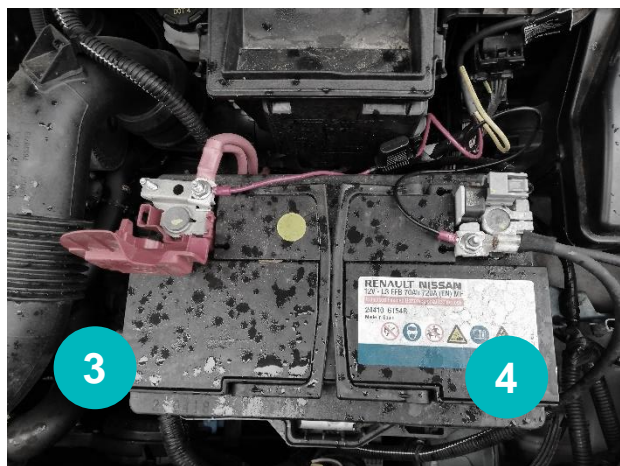

Renault Captur 2013-2019

- 1 Location Triplog
- 2 Surplus Cable
- 3 +12V connection (red)
- 4 Ground connection (black)
-  Cable Routing

For the best cable routing remove the screw, and put it back

Remarks: