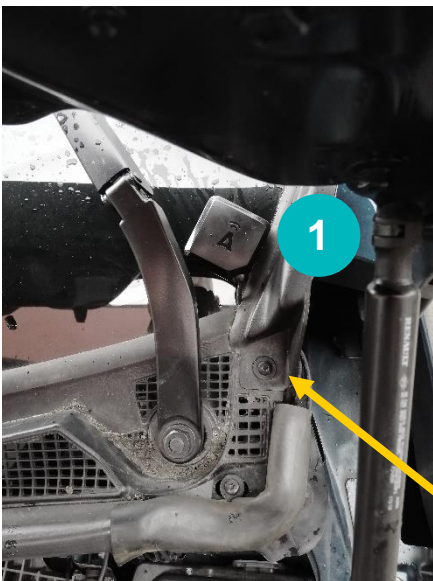

Renault Captur 2013-2019

- 1 Location Triplog
- 2 Surplus Cable
- 3 +12V connection (red)
- 4 Ground connection (black)
-  Cable Routing

For the best cable routing remove the screw, and put it back

Remarks: