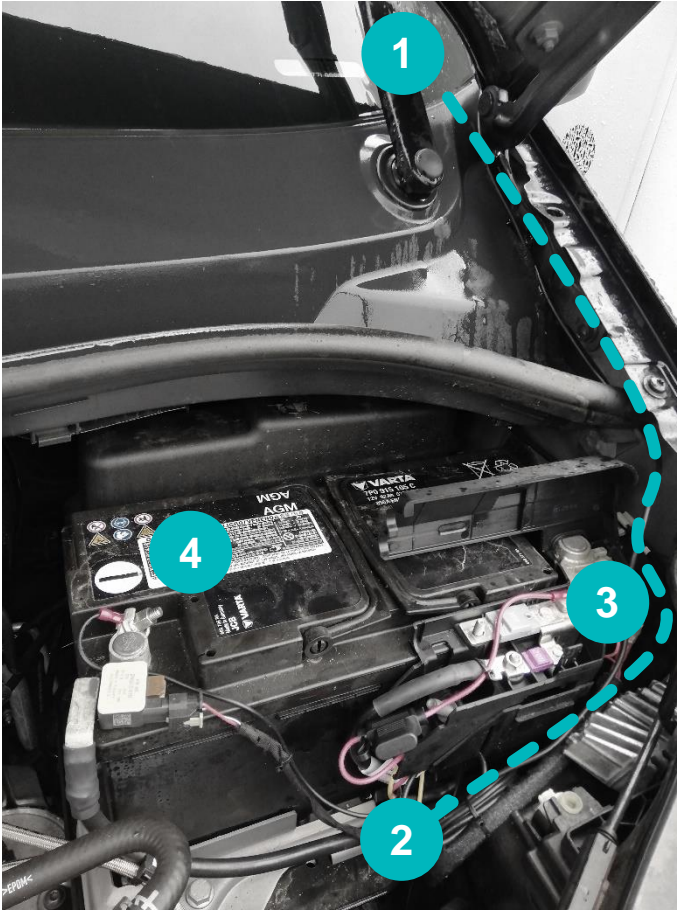

### Volkswagen Crafter 2017-

- 1 Location Triplog
- 2 Surplus Cable
- 3 +12V connection (red)
- 4 Ground connection (black)
-  Cable Routing

Remarks: