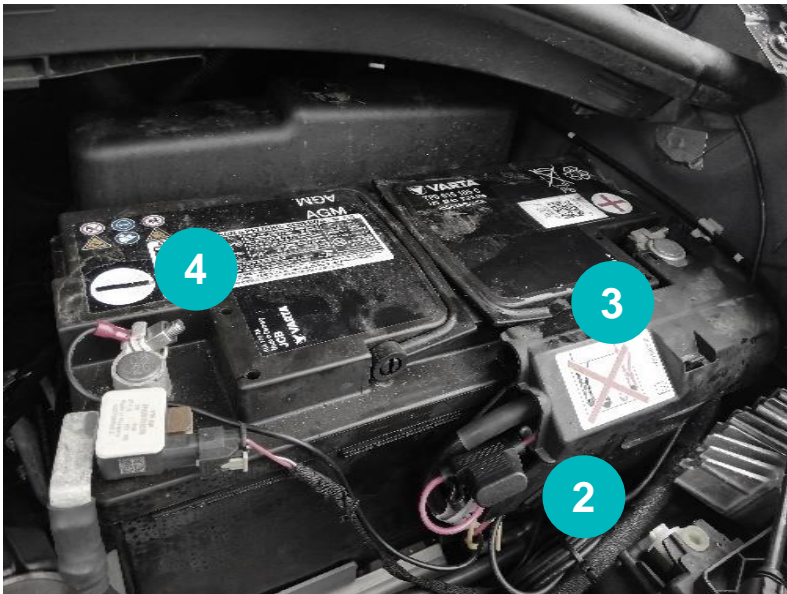

### Volkswagen Crafter 2017-

- 1 Location Triplog
- 2 Surplus Cable
- 3 +12V connection (red)
- 4 Ground connection (black)
-  Cable Routing

Remarks: