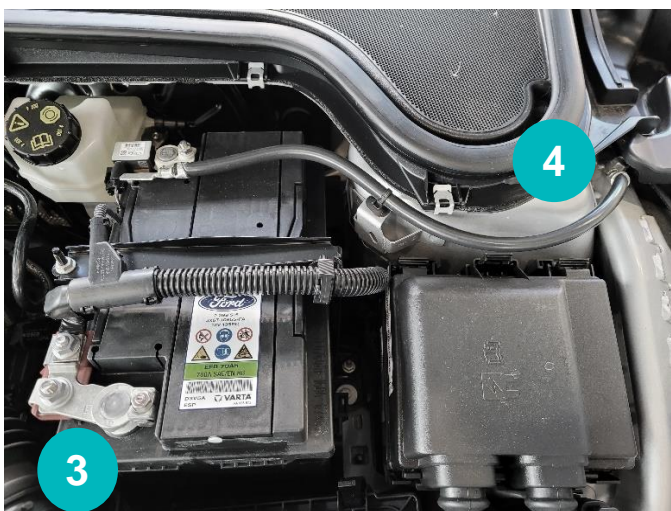

Ford Focus 2018-

- 1 Location Triplog
- 2 Surplus Cable
- 3 +12V connection (red)
- 4 Ground connection (black)
-  Cable Routing

Make sure that the cable goes between the soft material.

Remarks: