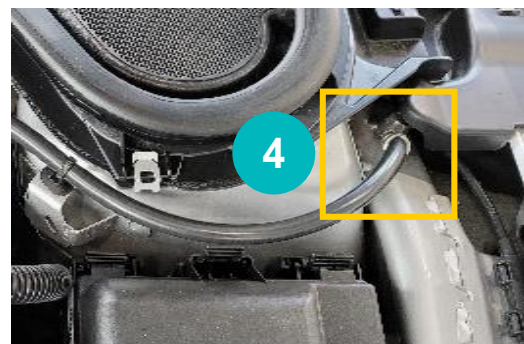

Ford Focus 2018-

- 1 Location Triplog
- 2 Surplus Cable
- 3 +12V connection (red)
- 4 Ground connection (black)
-  Cable Routing

Make sure that the cable goes between the soft material.

Remarks: