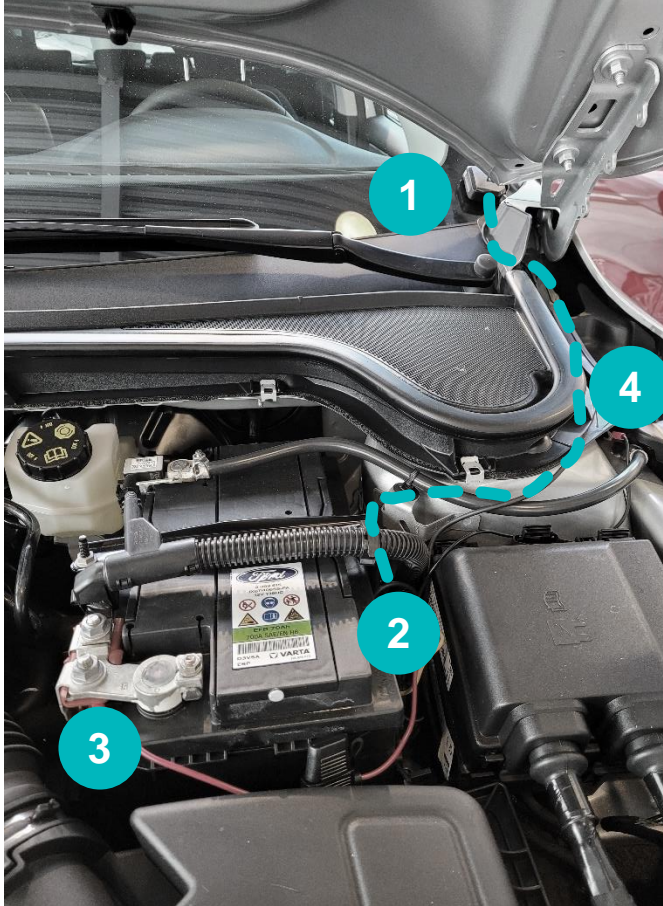

Ford Focus 2018-

- 1 Location Triplog
- 2 Surplus Cable
- 3 +12V connection (red)
- 4 Ground connection (black)
-  Cable Routing

Make sure that the cable goes between the soft material.

Remarks: