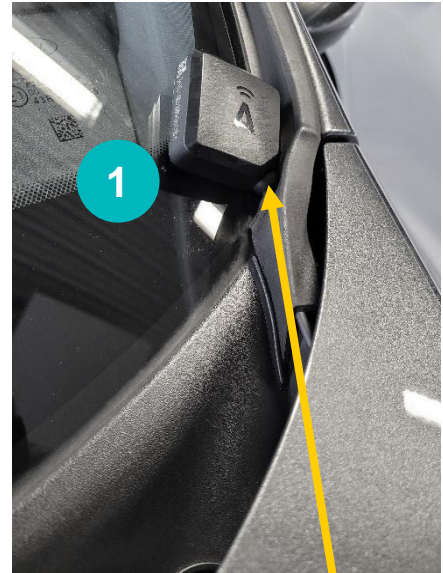

Ford Fiësta 2012-2017

- 1 Location Triplog
- 2 Surplus Cable
- 3 +12V connection (red)
- 4 Ground connection (black)
-  Cable Routing

Make sure that the cable goes between the soft material.

Remarks: