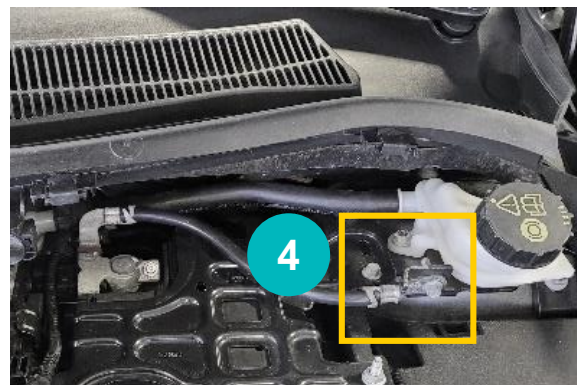

Ford Fiësta 2012-2017

- 1 Location Triplog
- 2 Surplus Cable
- 3 +12V connection (red)
- 4 Ground connection (black)
-  Cable Routing

Make sure that the cable goes between the soft material.

Remarks: