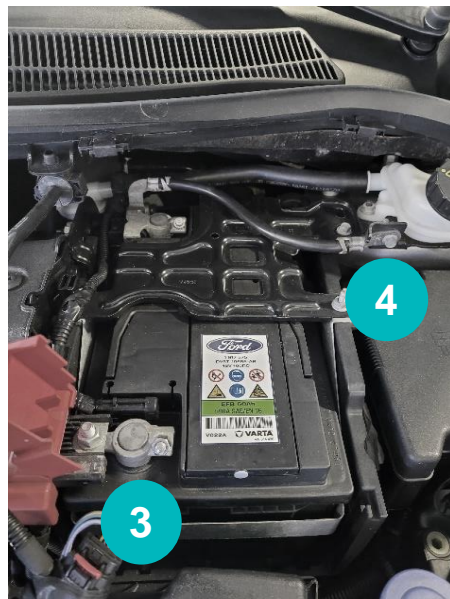

Ford Fiësta 2012-2017

- 1 Location Triplog
- 2 Surplus Cable
- 3 +12V connection (red)
- 4 Ground connection (black)
-  Cable Routing

Make sure that the cable goes between the soft material.

Remarks: