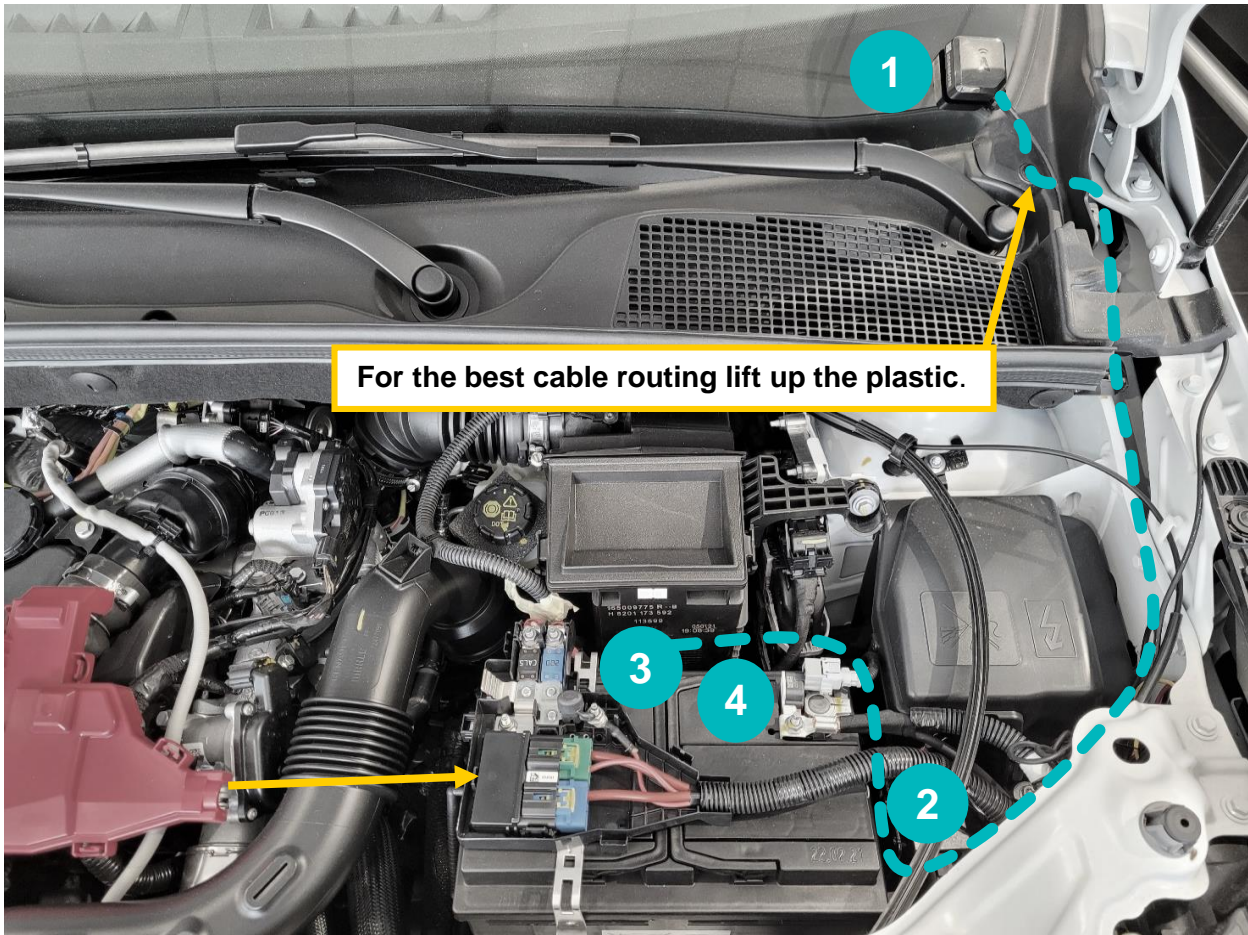

Renault Express Van 2021-

- 1 Location Triplog
 - 2 Surplus Cable
 - 3 +12V connection (red)
 - 4 Ground connection (black)
- Cable Routing

Remarks: To access the +12V connection, remove the plastic red cover. Make sure that the plastic cover is put back correctly.