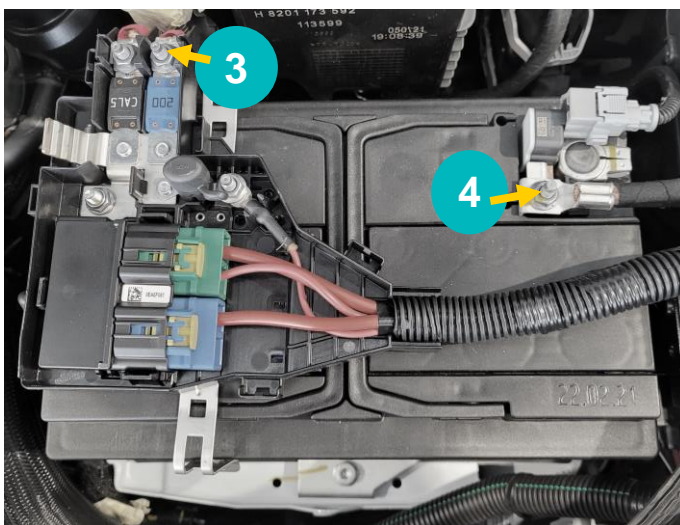

Renault Express Van 2021-

- 1 Location Triplog
 - 2 Surplus Cable
 - 3 +12V connection (red)
 - 4 Ground connection (black)
- Cable Routing

Remarks: To access the +12V connection, remove the plastic red cover. Make sure that the plastic cover is put back correctly.