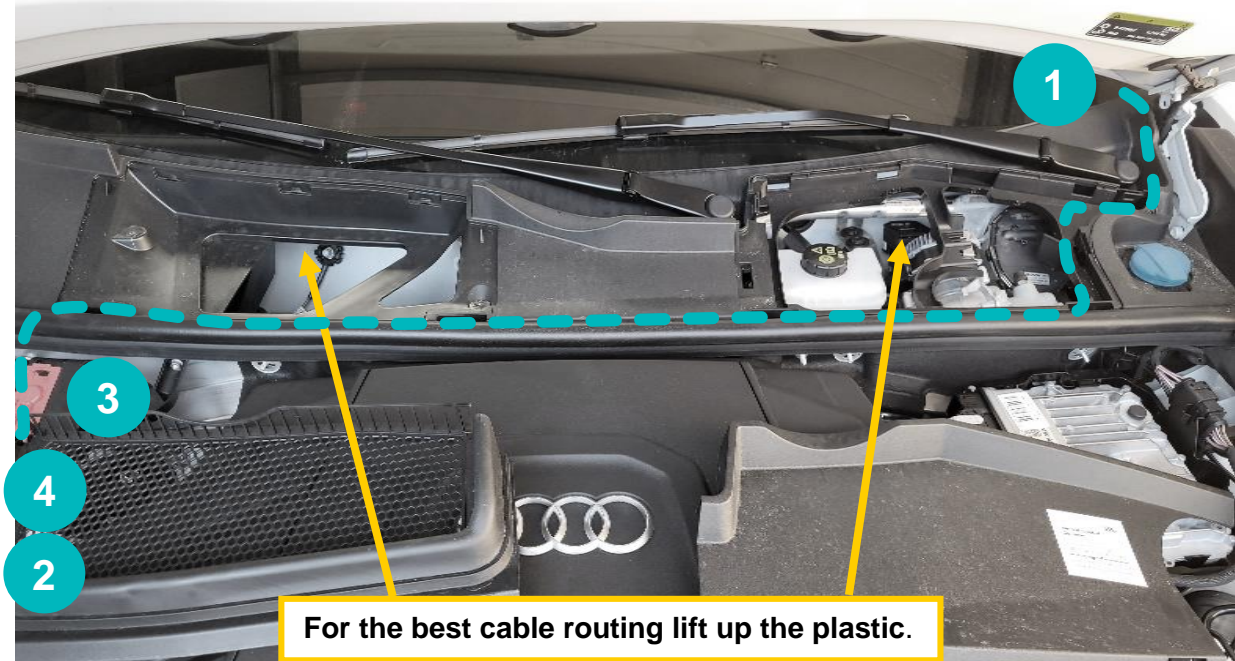

Audi Q8 2020-

- 1 Location Triplog
- 2 Surplus Cable
- 3 +12V connection (red)
- 4 Ground connection (black)
-  Cable Routing

Remarks: Make sure that the plastic covers are put back correctly.