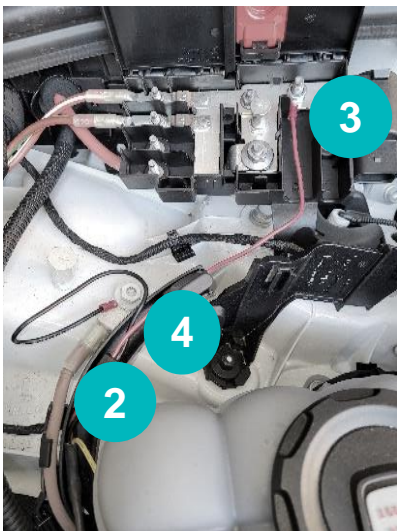

Audi Q8 2020-

- 1 Location Triplog
- 2 Surplus Cable
- 3 +12V connection (red)
- 4 Ground connection (black)
-  Cable Routing

Remarks: Make sure that the plastic covers are put back correctly.