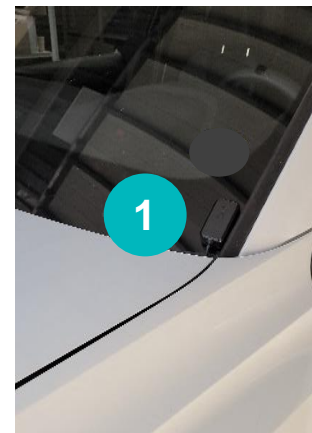

Audi Q8 2020-

- 1 Location Triplog
- 2 Surplus Cable
- 3 +12V connection (red)
- 4 Ground connection (black)
-  Cable Routing

Remarks: Make sure that the plastic covers are put back correctly.