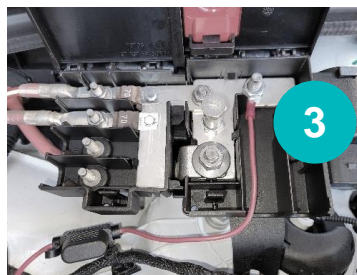

Audi Q8 2020-

- 1 Location Triplog
- 2 Surplus Cable
- 3 +12V connection (red)
- 4 Ground connection (black)
-  Cable Routing

Remarks: Make sure that the plastic covers are put back correctly.