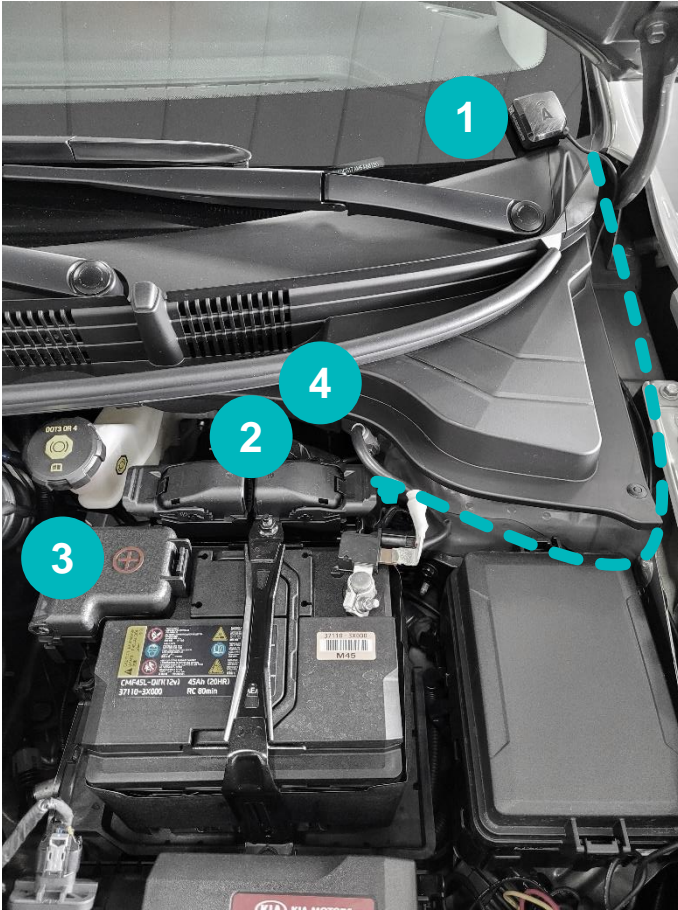

Kia Rio 2017-

- 1 Location Triplog
- 2 Surplus Cable
- 3 +12V connection (red)
- 4 Ground connection (black)
-  Cable Routing

Remarks: