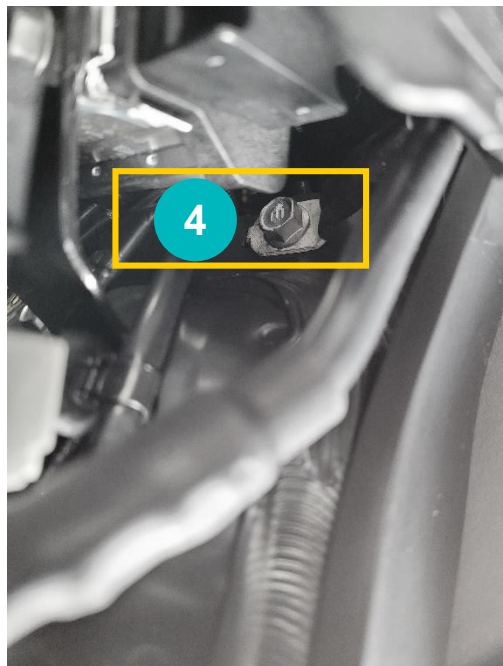

Kia Rio 2017-

- 1 Location Triplog
- 2 Surplus Cable
- 3 +12V connection (red)
- 4 Ground connection (black)
-  Cable Routing

Remarks: